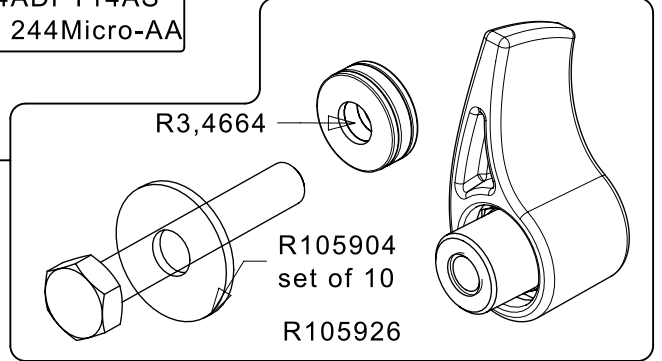

Manfrotto
Imagine More

ART. 244Micro
244Micro-AR
244MicroKIT
244Micro-AA

For serial number
from 0000000

Packaging set of 10

R115916,01 for 244Micro
R115916,02 for 244Micro-AA

- R115916,03 for 244Micro-AR
- R1105971 for 244MicroKit