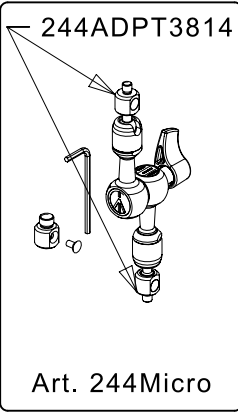

Manfrotto
Imagine More

ART. 244Micro
244Micro-AR
244MicroKIT
244Micro-AA

For serial number
from 0000000

Packaging set of 10

R115916,01 for 244Micro
R115916,02 for 244Micro-AA

- R115916,03 for 244Micro-AR
- R1105971 for 244MicroKit